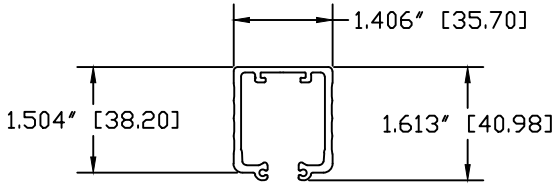

Straight Track Detail

Standard Track 8' [2438] Long

Standard Track 4' [1219] Long

Track Profile
Scale 4:1