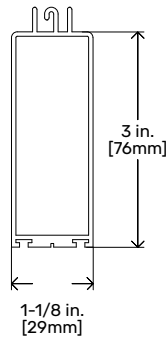

1 Curtain Details

Slat 2.32 in. [59mm] Extruded Aluminum Slat Vented
 3.3125in. [84mm] x 1.625in. [41mm]

Color Options

 Clear Anodized

2 Bottom Bar

Bottom Bar

HD Bottom Bar (Optional)

3 Guide Options

Guide Rail

HD Guide Rail (Optional)

4 Coil Box Size

Coil Height	Guide Height
7 in. [178mm]	48 in. [1219mm]
8 in. [203mm]	76 in. [1940mm]
9 in. [229mm]	113 in. [2870mm]
10 in. [254mm]	160 in. [4064mm]