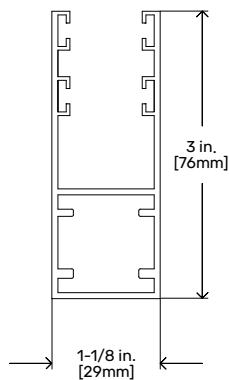

1 Curtain Details

Slat 2.32 in. [59mm] Extruded Aluminum Slat Vented
 3.3125in. [84mm] x 1.625in. [41mm]

Color Options

 Clear Anodized

2 Bottom Bar

Bottom Bar

HD Bottom Bar (Optional)

3 Guide Options

Guide Rail

HD Guide Rail (Optional)

4 Coil Box Size

Coil Height	Guide Height
7 in. [178mm]	48 in. [1219mm]
8 in. [203mm]	76 in. [1940mm]
9 in. [229mm]	113 in. [2870mm]
10 in. [254mm]	160 in. [4064mm]