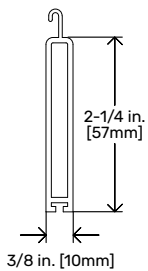

1 Curtain Details

Slat 2.32 in. [59mm] Extruded Aluminum Slat Vented
 3.3125in. [84mm] x 1.625in. [41mm]

Color Options

 Clear Anodized

2 Bottom Bar

Bottom Bar

HD Bottom Bar (Optional)

3 Guide Options

Guide Rail

HD Guide Rail (Optional)

4 Coil Box Size

Coil Height	Guide Height
7 in. [178mm]	48 in. [1219mm]
8 in. [203mm]	76 in. [1940mm]
9 in. [229mm]	113 in. [2870mm]
10 in. [254mm]	160 in. [4064mm]