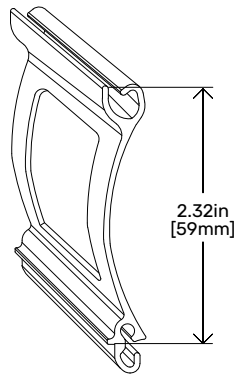

1 Curtain Details

Slat 2.32 in. [59mm] Extruded Aluminum Slat Vented
 3.3125in. [84mm] x 1.625in. [41mm]

Color Options

 Clear Anodized

2 Bottom Bar

Bottom Bar

HD Bottom Bar (Optional)

3 Guide Options

Guide Rail

HD Guide Rail (Optional)

4 Coil Box Size

Coil Height	Guide Height
7 in. [178mm]	48 in. [1219mm]
8 in. [203mm]	76 in. [1940mm]
9 in. [229mm]	113 in. [2870mm]
10 in. [254mm]	160 in. [4064mm]