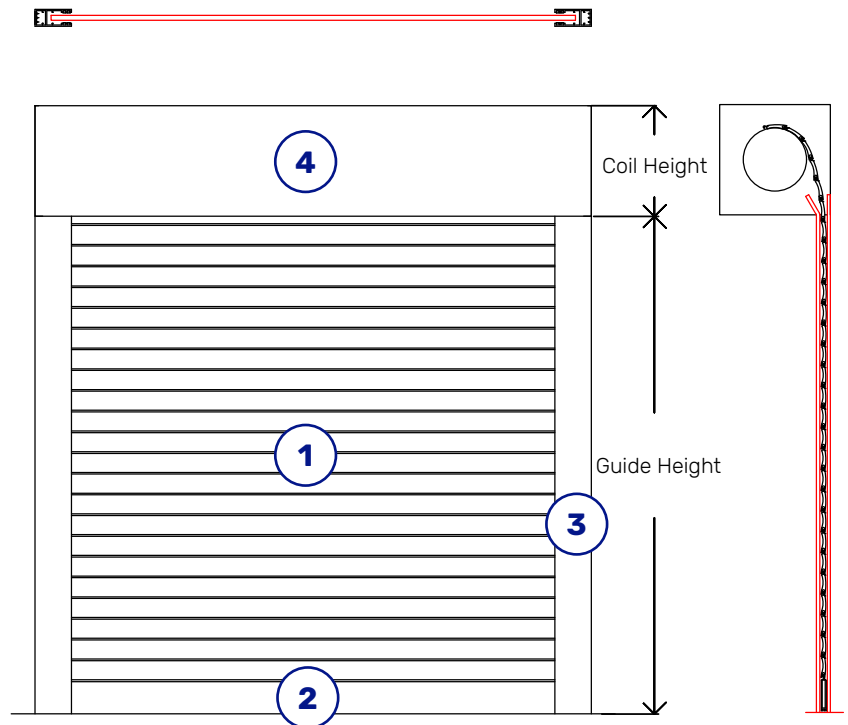

1 Curtain Details

Slat 2.32 in. [59mm] Extruded Aluminum Slat Vented
 3.3125in. [84mm] x 1.625in. [41mm]

Color Options

 Clear Anodized

2 Bottom Bar

Bottom Bar

HD Bottom Bar (Optional)

3 Guide Options

Guide Rail

HD Guide Rail (Optional)

4 Coil Box Size

Coil Height	Guide Height
7 in. [178mm]	48 in. [1219mm]
8 in. [203mm]	76 in. [1940mm]
9 in. [229mm]	113 in. [2870mm]
10 in. [254mm]	160 in. [4064mm]