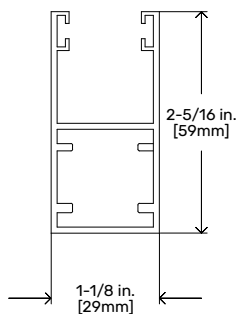

1 Curtain Details

Slat 2.32 in. [59mm] Extruded Aluminum Slat Vented
 3.3125in. [84mm] x 1.625in. [41mm]

Color Options

 Clear Anodized

2 Bottom Bar

Bottom Bar

HD Bottom Bar (Optional)

3 Guide Options

Guide Rail

HD Guide Rail (Optional)

4 Coil Box Size

Coil Height	Guide Height
7 in. [178mm]	48 in. [1219mm]
8 in. [203mm]	76 in. [1940mm]
9 in. [229mm]	113 in. [2870mm]
10 in. [254mm]	160 in. [4064mm]