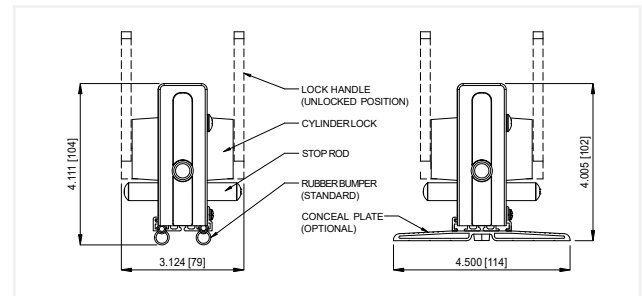

Bottom Bar

Standard

- ✓ Shot Bolt Locking Operation - Both Sides
- ✓ Dual Bulb Seal

With Ceiling Conceal

- ✓ 4-1/2" [114] Aluminum Cover Plate