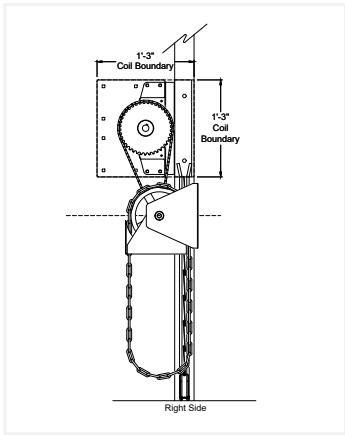

Manual Operator

Chain Hoist

Manually operated chain hoist. Wall Mounted. complete with hand chain, chain keeper, sprocket, and #41 chain.