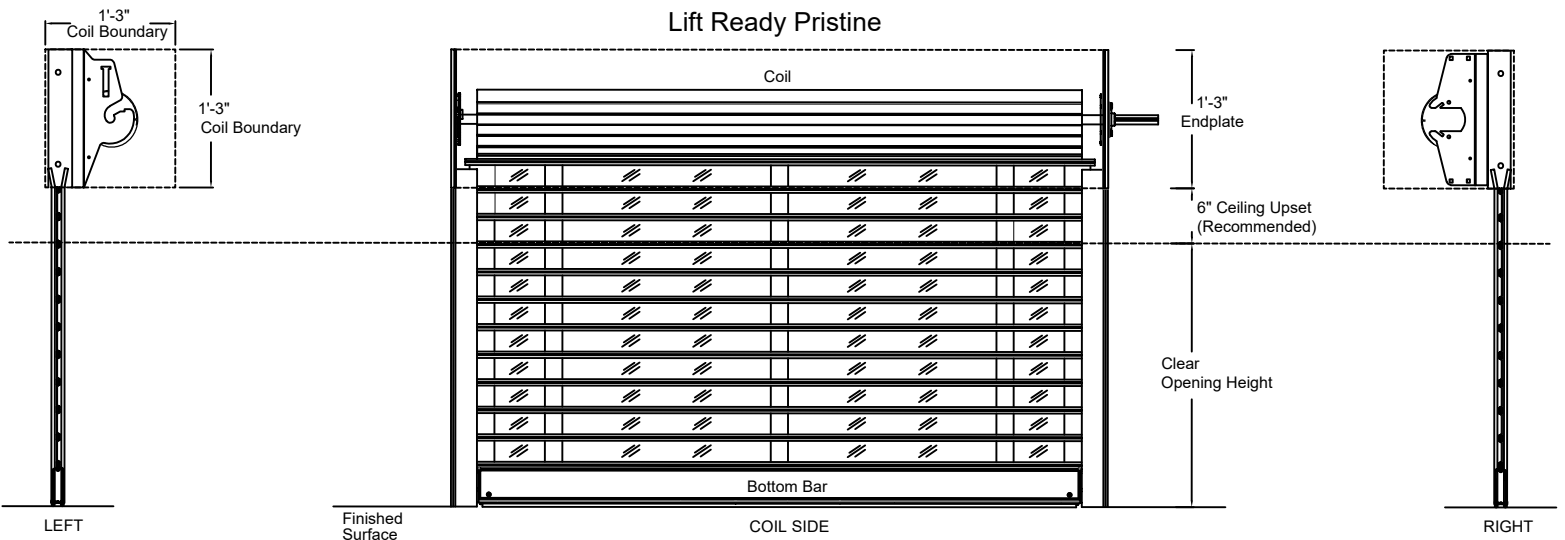

Sizing Options

Lift Ready Pristine

Width Between Guide (in.)