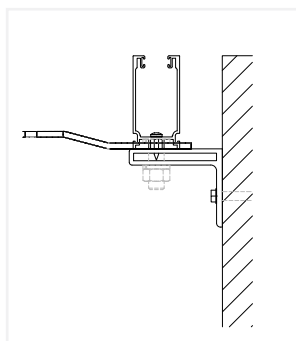

Face of Wall Z

Typically used with masonry jambs.