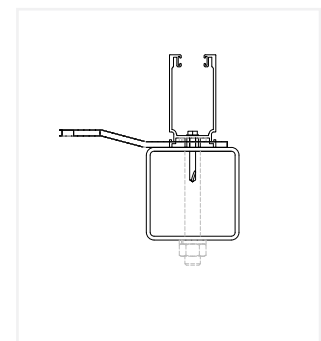

3x3 Steel Mounting Tubes

Typically used when no wall support is available and headroom is plentiful.