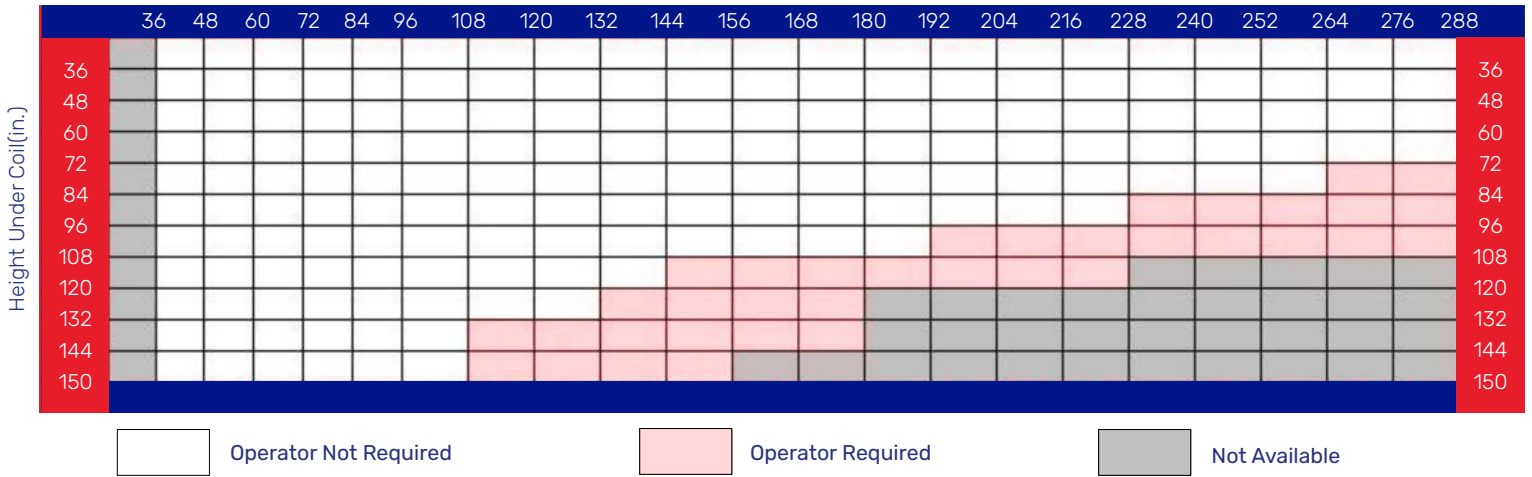

### Product Data

Description	Polycarbonate Panels
Max Height	150 (3810)
Max Width	288 (7315)
Panel Height	3 (76)
Curtain Weight	1.1 lb/ft <sup>2</sup> [5 kg/m <sup>2</sup> ]
Header Plate	15" (381)

### Sizing Options

#### Lift Ready Pristine

Width Between Guide (in.)