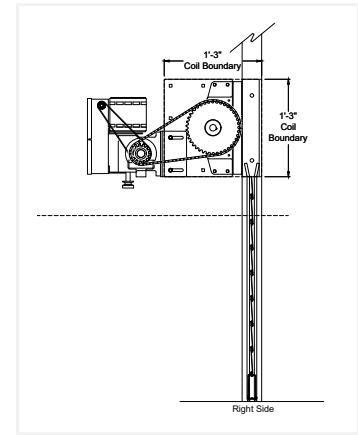

Electric Operator

Worm Gear Jackshaft

Commercial Limited Duty with High-Starting Torque

- UL 325 Complaint
- Door Lock Sensor
- Manual Disconnect

Operator Controls & Accessories

Liftmaster Internet Gateway

- Remote operator, liftmaster only
- Mobile connection or computer

Wireless Keypad

- Can be programmed with temporary access codes for visitors

Key Control Station

- Indoor flush mount
- NEMA 1 with stop button
- Standard mortise or SFIC cylinder

Remote Control

- Single-button
- Ideal for large number of remotes

Red/Green Traffic Light

- Indicates open position
- Notifies safe entering or exiting

Safety Edge

- Pressure Sensitive (monitory on non-monitored)
- Touch activated
- Hard-wired or wireless