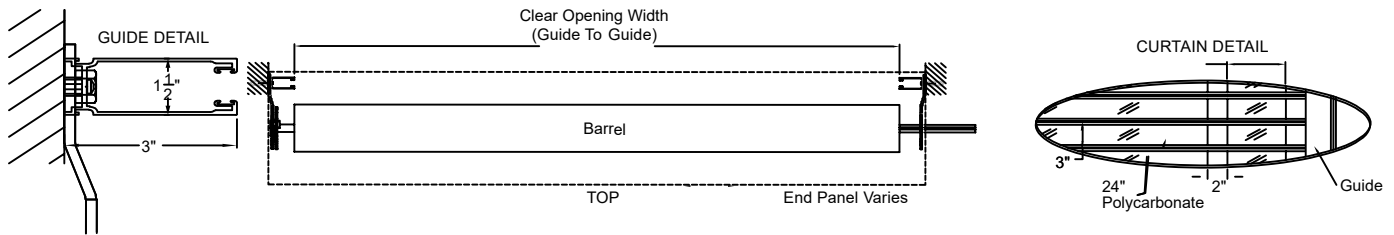

### Product Data

Description	Polycarbonate Panels
Max Height	150 (3810)
Max Width	288 (7315)
Panel Height	3 (76)
Curtain Weight	1.1 lb/ft <sup>2</sup> [5 kg/m <sup>2</sup> ]
Header Plate	15" (381)

### Sizing Options

#### Lift Ready Pristine

Width Between Guide (in.)