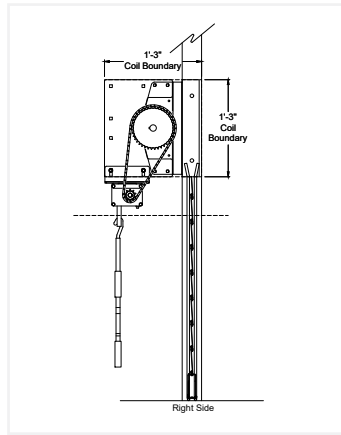

Hand Crank

Manually Operated Hand Crank

- Reduction 10:1
- Includes Sprockets and #41 chain
- Crank Handle and catch