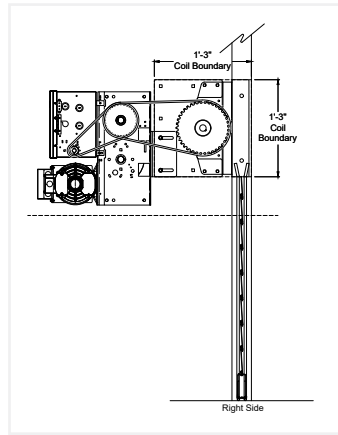

Electric Operator

Electric Operator

JackShaft Industrial Duty

Continuous Duty with High-Starting Torque

- UL 325 Complaint
- Door Lock Sensor
- Manual Disconnect