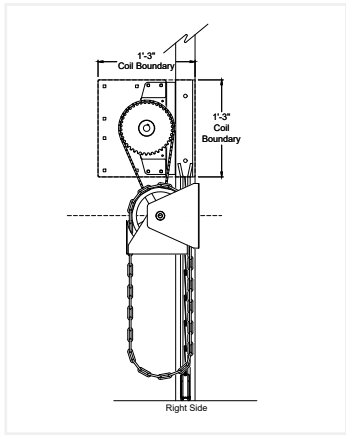

Manual Operator

Chain Hoist

Manually operated chain hoist. Wall Mounted. complete with hand chain, chain keeper, sprocket, and #41 chain.