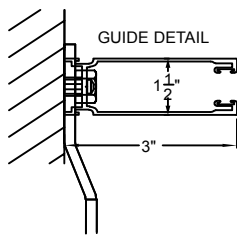

### Product Data

Description	Polycarbonate Panels
Max Height	150 (3810)
Max Width	288 (7315)
Panel Height	3 (76)
Curtain Weight	1.1 lb/ft <sup>2</sup> [5 kg/m <sup>2</sup> ]
Header Plate	15" (381)

### Sizing Options

#### Lift Ready Pristine

Width Between Guide (in.)

Operator Not Required

Operator Required

Not Available