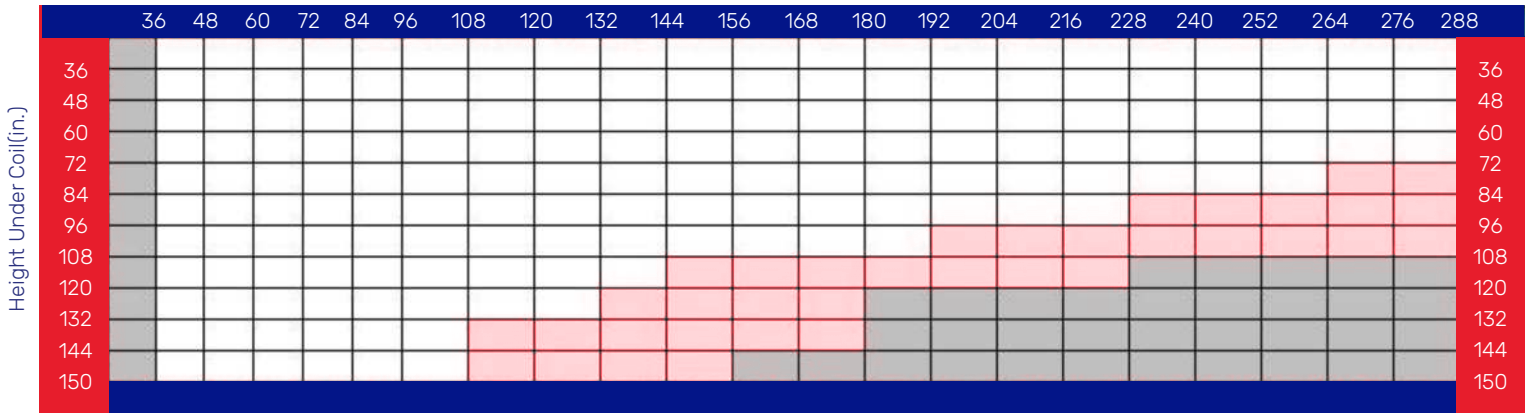

### Product Data

Description	Polycarbonate Panels
Max Height	150 (3810)
Max Width	288 (7315)
Panel Height	3 (76)
Curtain Weight	1.1 lb/ft <sup>2</sup> [5 kg/m <sup>2</sup> ]
Header Plate	15" (381)

### Sizing Options

#### Lift Ready Pristine

Width Between Guide (in.)

Operator Not Required

Operator Required

Not Available