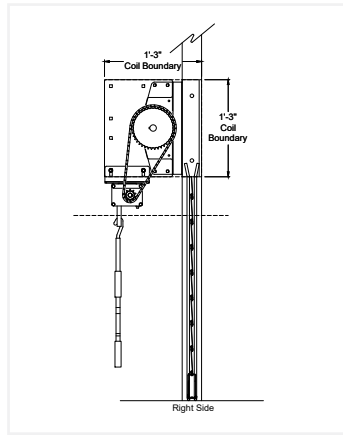

Hand Crank

Manually Operated Hand Crank

- Reduction 10:1
- Includes Sprockets and #41 chain
- Crank Handle and catch