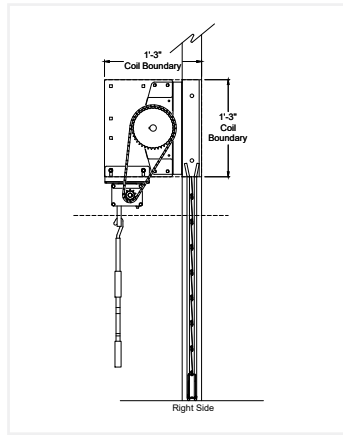

Hand Crank

Manually Operated Hand Crank

- Reduction 10:1
- Includes Sprockets and #41 chain
- Crank Handle and catch