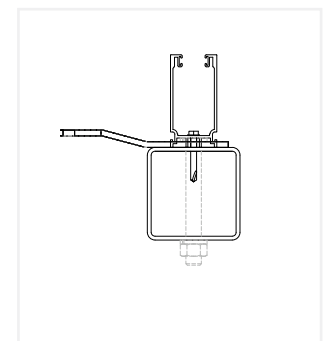

3x3 Steel Mounting Tubes

Typically used when no wall support is available and headroom is plentiful.