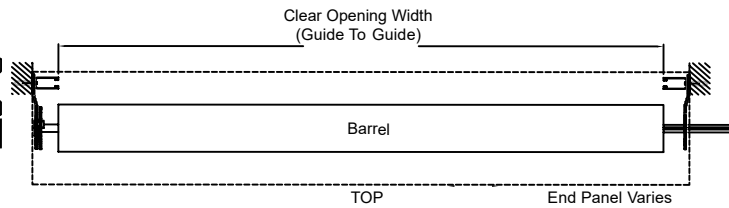

Product Data

Description	Polycarbonate Panels
Max Height	150 (3810)
Max Width	288 (7315)
Panel Height	3 (76)
Curtain Weight	1.1 lb/ft² [5 kg/m²]
Header Plate	15" (381)

Color Options

- Anodized finishes come in black, bronze, light bronze, and champagne.

Sizing Options

Lift Ready Pristine

Width Between Guide (in.)