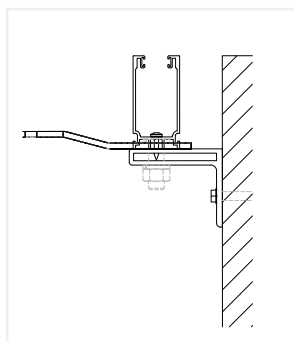

Face of Wall Z

Typically used with masonry jambs.