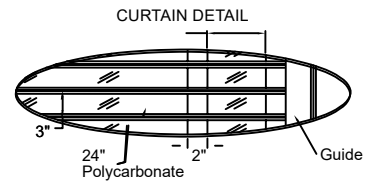

### Product Data

|                |                                               |
|----------------|-----------------------------------------------|
| Description    | Polycarbonate Panels                          |
| Max Height     | 150 (3810)                                    |
| Max Width      | 288 (7315)                                    |
| Panel Height   | 3 (76)                                        |
| Curtain Weight | 1.1 lb/ft <sup>2</sup> [5 kg/m <sup>2</sup> ] |
| Header Plate   | 15" (381)                                     |

### Sizing Options

#### Lift Ready Pristine

Width Between Guide (in.)