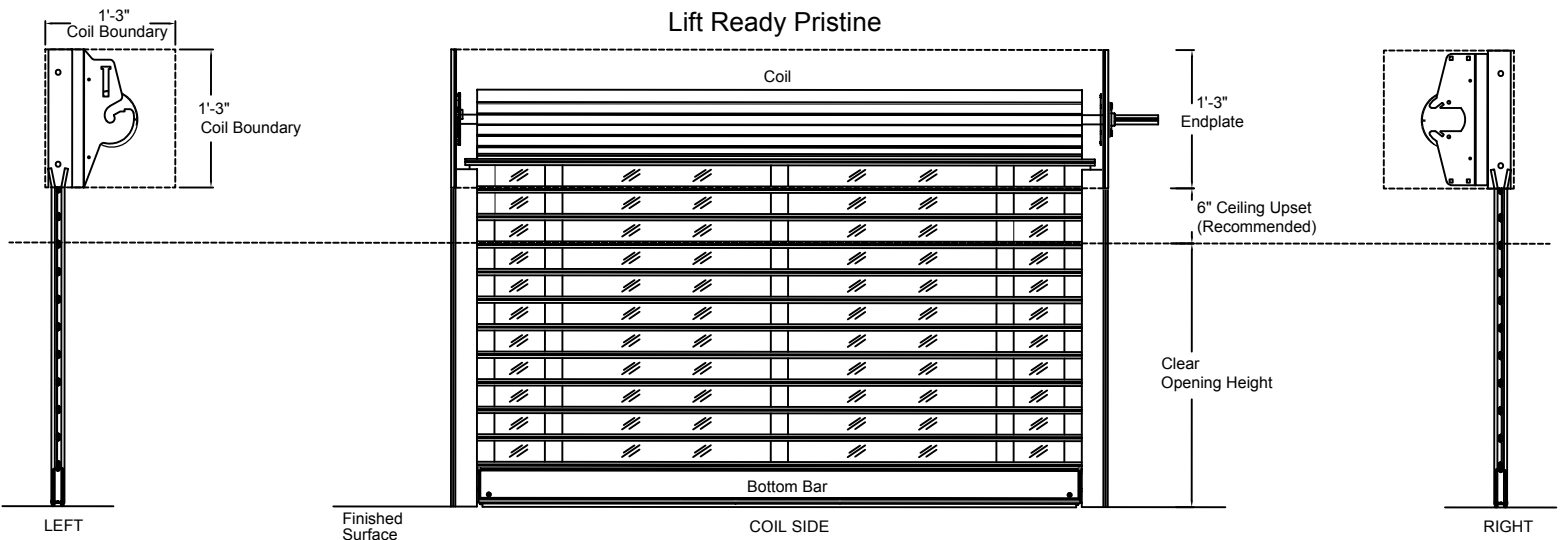

Lift Ready Pristine