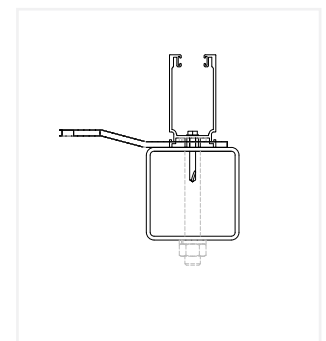

3x3 Steel Mounting Tubes

Typically used when no wall support is available and headroom is plentiful.