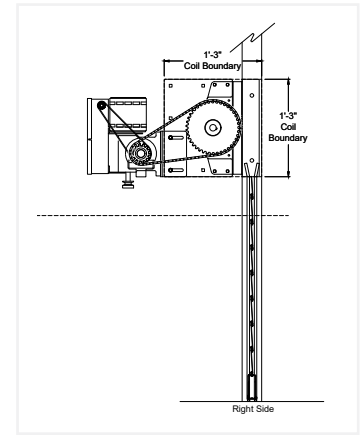

Electric Operator

Worm Gear Jackshaft

Commercial Limited Duty with High-Starting Torque

- UL 325 Complaint
- Door Lock Sensor
- Manual Disconnect

Operator Controls & Accessories

Liftmaster Internet Gateway

- Remote operator, liftmaster only
- Mobile connection or computer

Wireless Keypad

- Can be programmed with temporary access codes for visitors

Key Control Station

- Indoor flush mount
- NEMA 1 with stop button
- Standard mortise or SFIC cylinder

Remote Control

- Single-button
- Ideal for large number of remotes

Red/Green Traffic Light

- Indicates open position
- Notifies safe entering or exiting

Safety Edge

- Pressure Sensitive (monitory on non-monitored)
- Touch activated
- Hard-wired or wireless