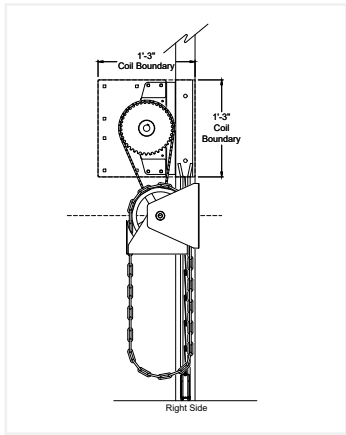

Manual Operator

Chain Hoist

Manually operated chain hoist. Wall Mounted. complete with hand chain, chain keeper, sprocket, and #41 chain.