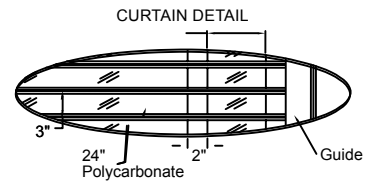

### Product Data

Description	Polycarbonate Panels
Max Height	150 (3810)
Max Width	288 (7315)
Panel Height	3 (76)
Curtain Weight	1.1 lb/ft <sup>2</sup> [5 kg/m <sup>2</sup> ]
Header Plate	15" (381)

### Sizing Options

#### Lift Ready Pristine

Width Between Guide (in.)

Operator Not Required

Operator Required

Not Available