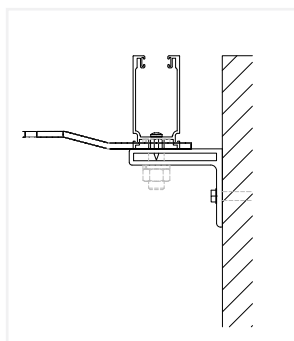

Face of Wall Z

Typically used with masonry jambs.