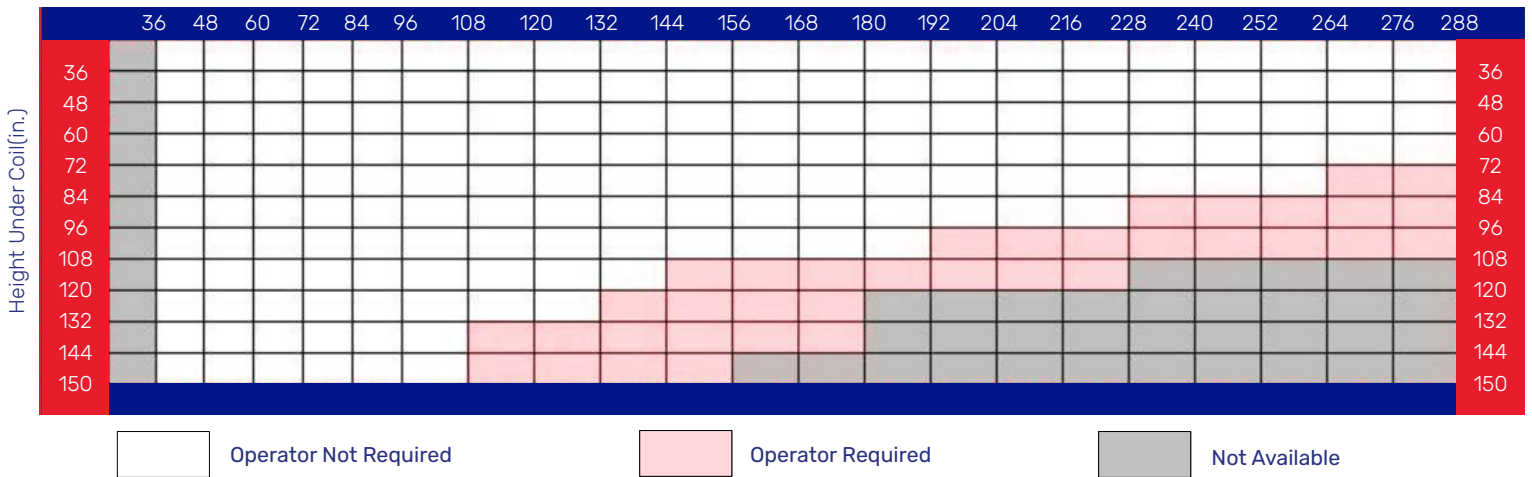

### Product Data

|                |                                               |
|----------------|-----------------------------------------------|
| Description    | Polycarbonate Panels                          |
| Max Height     | 150 (3810)                                    |
| Max Width      | 288 (7315)                                    |
| Panel Height   | 3 (76)                                        |
| Curtain Weight | 1.1 lb/ft <sup>2</sup> [5 kg/m <sup>2</sup> ] |
| Header Plate   | 15" (381)                                     |

### Sizing Options

#### Lift Ready Pristine

Width Between Guide (in.)