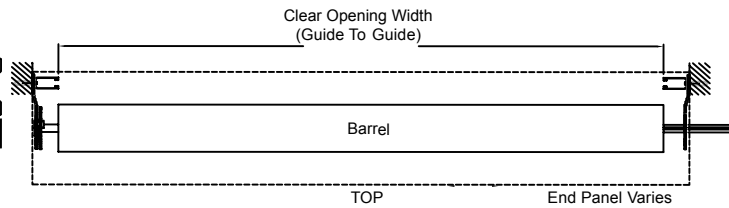

### Product Data

Description	Polycarbonate Panels
Max Height	150 (3810)
Max Width	288 (7315)
Panel Height	3 (76)
Curtain Weight	1.1 lb/ft <sup>2</sup> [5 kg/m <sup>2</sup> ]
Header Plate	15" (381)

#### Lift Ready Pristine

Width Between Guide (in.)

Operator Not Required

Operator Required

Not Available