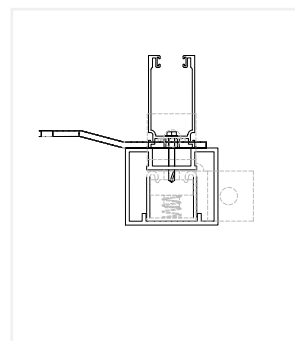

Lift Ready Telescoping Tubes

Typically used when no wall support is available and headroom is limited