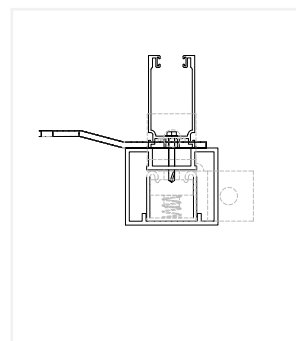

Lift Ready Telescoping Tubes

Typically used when no wall support is available and headroom is limited