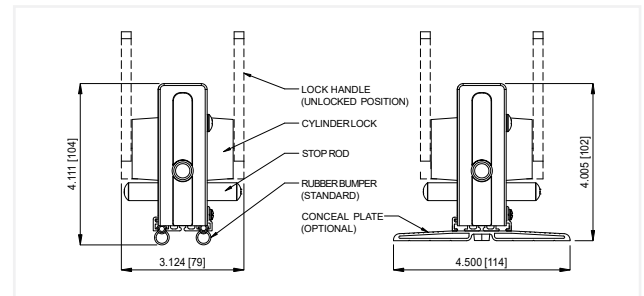

Bottom Bar

Standard

- ✓ Shot Bolt Locking Operation - Both Sides
- ✓ Dual Bulb Seal

With Ceiling Conceal

- ✓ 4-1/2" [114] Aluminum Cover Plate