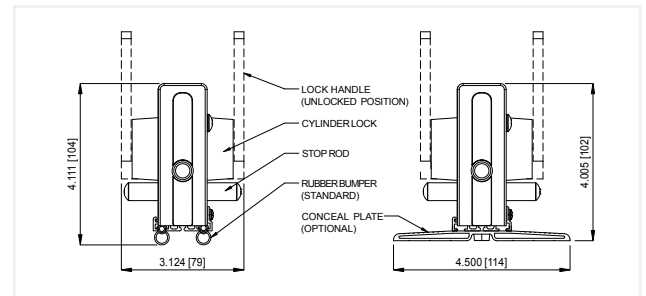

Bottom Bar

Standard

- ✓ Shoot Bolt Locking Operation - Both Sides
- ✓ Dual Bulb Seal

With Ceiling Conceal

- ✓ 4-1/2" [114] Aluminum Cover Plate