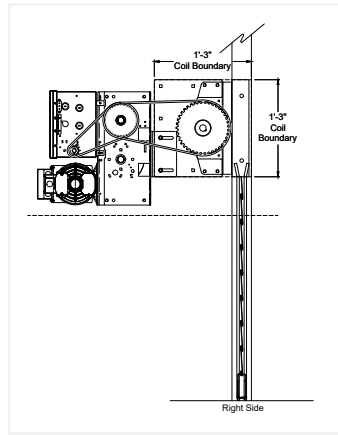

Electric Operator

Electric Operator

JackShaft Industrial Duty

Continuous Duty with High-Starting Torque

- UL 325 Complaint
- Door Lock Sensor
- Manual Disconnect