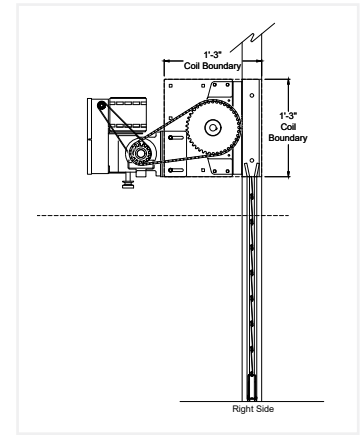

Electric Operator

Worm Gear Jackshaft

Commercial Limited Duty with High-Starting Torque

- UL 325 Complaint
- Door Lock Sensor
- Manual Disconnect

Operator Controls & Accessories

Liftmaster Internet Gateway

- Remote operator, liftmaster only
- Mobile connection or computer

Wireless Keypad

- Can be programmed with temporary access codes for visitors

Key Control Station

- Indoor flush mount
- NEMA 1 with stop button
- Standard mortise or SFIC cylinder

Remote Control

- Single-button
- Ideal for large number of remotes

Red/Green Traffic Light

- Indicates open position
- Notifies safe entering or exiting

Safety Edge

- Pressure Sensitive (monitory on non-monitored)
- Touch activated
- Hard-wired or wireless