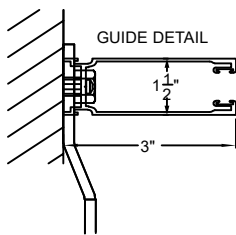

Product Data

Description	Polycarbonate Panels
Max Height	150 (3810)
Max Width	288 (7315)
Panel Height	3 (76)
Curtain Weight	1.1 lb/ft² [5 kg/m²]
Header Plate	15" (381)

Color Options

- Anodized finishes come in black, bronze, light bronze, and champagne.

Sizing Options

Lift Ready Pristine

Width Between Guide (in.)