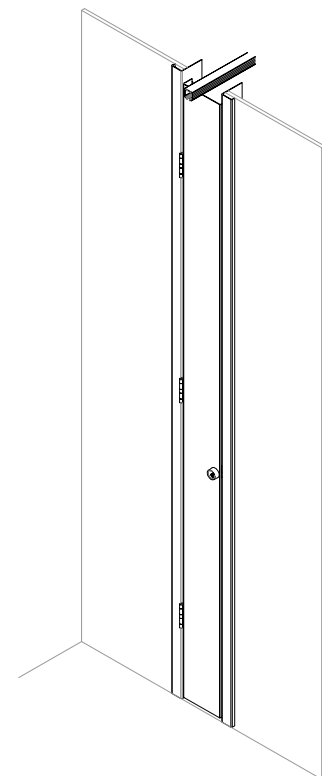

### Product Data

Door Width	Covers 8in. [203] Opening	
Max Height (Floor to Track Support)	144in.	[3658]
Hand of Operation	Left Hand	Right Hand
Finish	Silver-Grey Powdercoat	
Locking Options	Thumb Turn, Mortise Cylinder, SFIC Cylinder	

ELEVATION VIEW  
(RIGHT HAND DOOR)

ISOMETRIC VIEW  
(RIGHT HAND DOOR)

PLAN VIEW  
(RIGHT HAND DOOR)