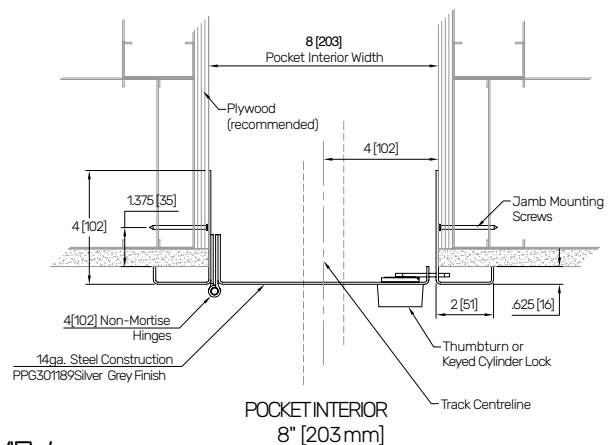

### Product Data

Door Width	Covers 8in. [203] Opening	
Max Height (Floor to Track Support)	144in.	[3658]
Hand of Operation	Left Hand	Right Hand
Finish	Silver-Grey Powdercoat	
Locking Options	Thumb Turn, Mortise Cylinder, SFIC Cylinder	

ELEVATION VIEW  
(RIGHT HAND DOOR)

ISOMETRIC VIEW  
(RIGHT HAND DOOR)

PLAN VIEW  
(RIGHT HAND DOOR)