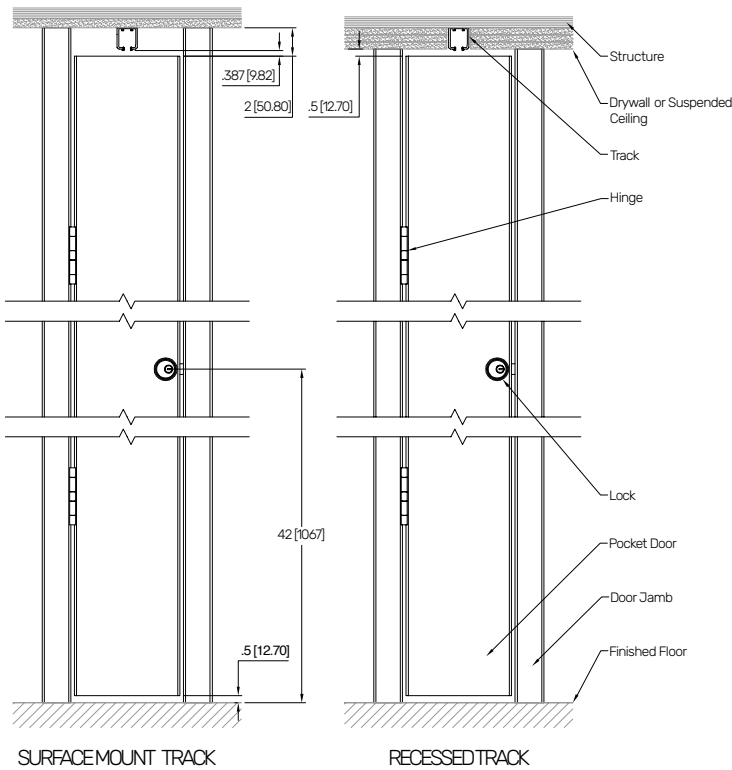

### Product Data

Door Width	Covers 8in. [203] Opening	
Max Height (Floor to Track Support)	144in.	[3658]
Hand of Operation	Left Hand	Right Hand
Finish	Silver-Grey Powdercoat	
Locking Options	Thumb Turn, Mortise Cylinder, SFIC Cylinder	

ELEVATION VIEW  
(RIGHT HAND DOOR)

ISOMETRIC VIEW  
(RIGHT HAND DOOR)

PLAN VIEW  
(RIGHT HAND DOOR)