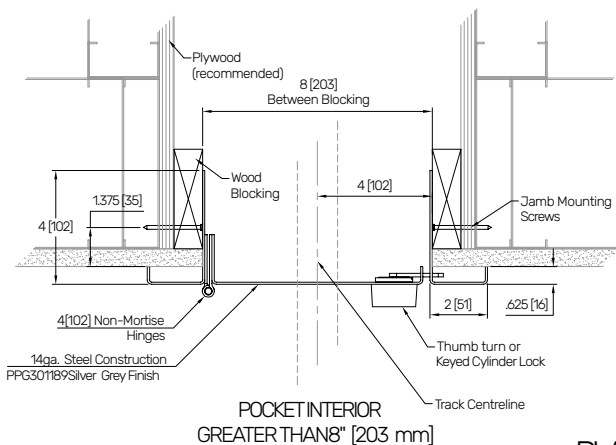

### Product Data

Door Width	Covers 8in. [203] Opening	
Max Height (Floor to Track Support)	144in.	[3658]
Hand of Operation	Left Hand	Right Hand
Finish	Silver-Grey Powdercoat	
Locking Options	Thumb Turn, Mortise Cylinder, SFIC Cylinder	

ELEVATION VIEW  
(RIGHT HAND DOOR)

ISOMETRIC VIEW  
(RIGHT HAND DOOR)

PLAN VIEW  
(RIGHT HAND DOOR)