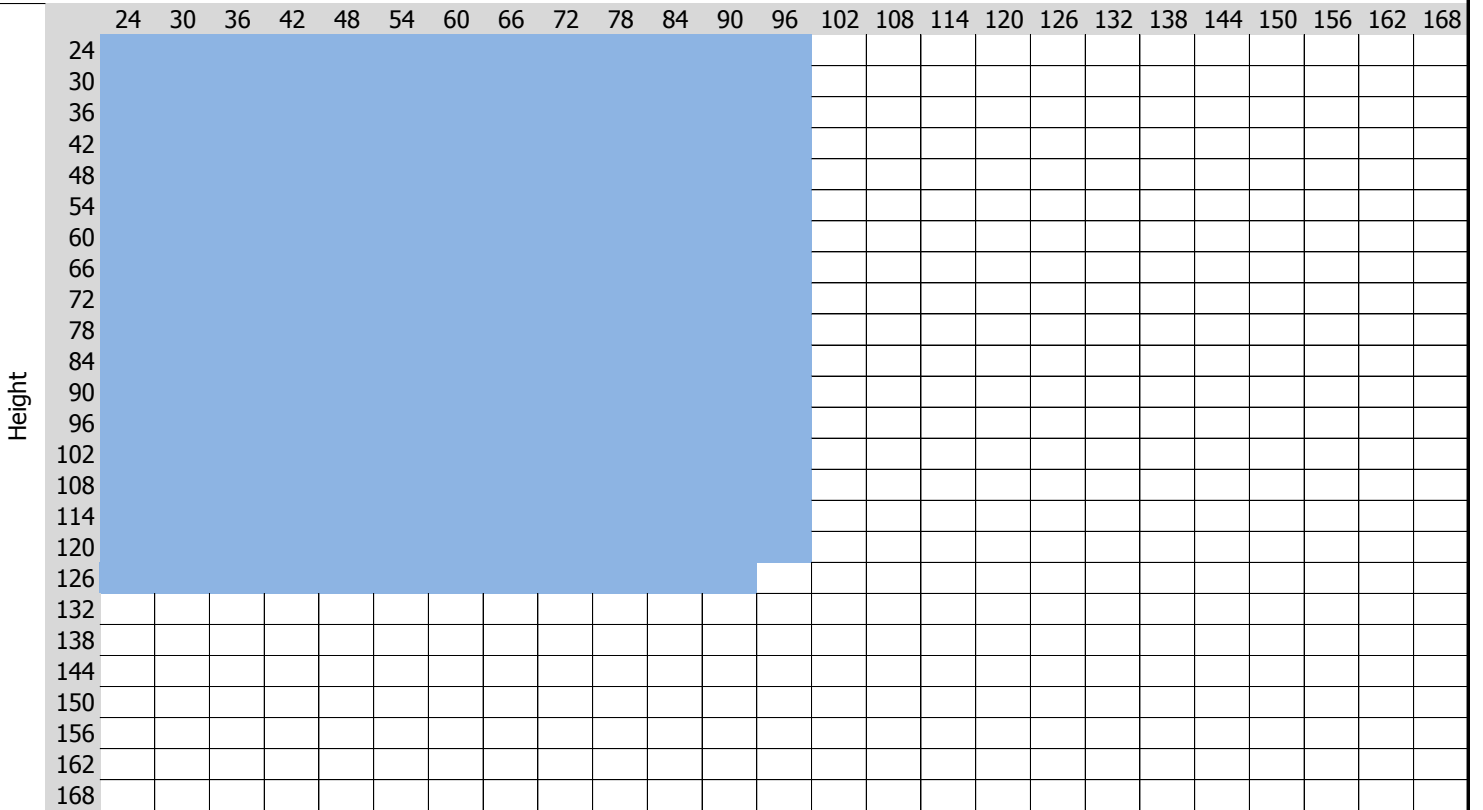

EX40 Push-Up/Crank

Width

EX40 Electric

Width