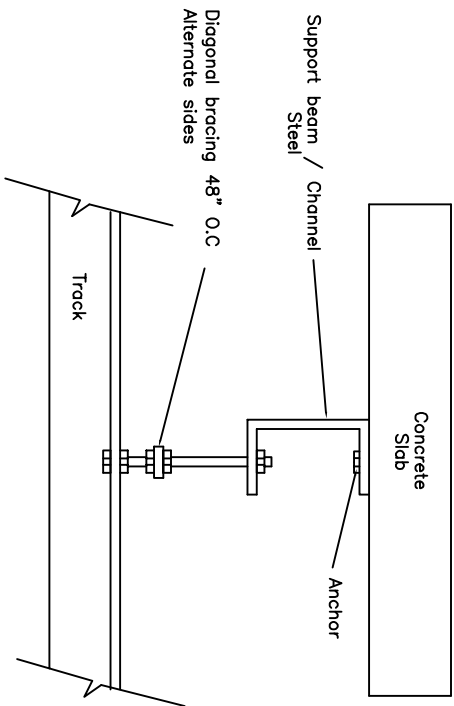

Front

Side

Masonry ceiling mount  
Suspended steel header